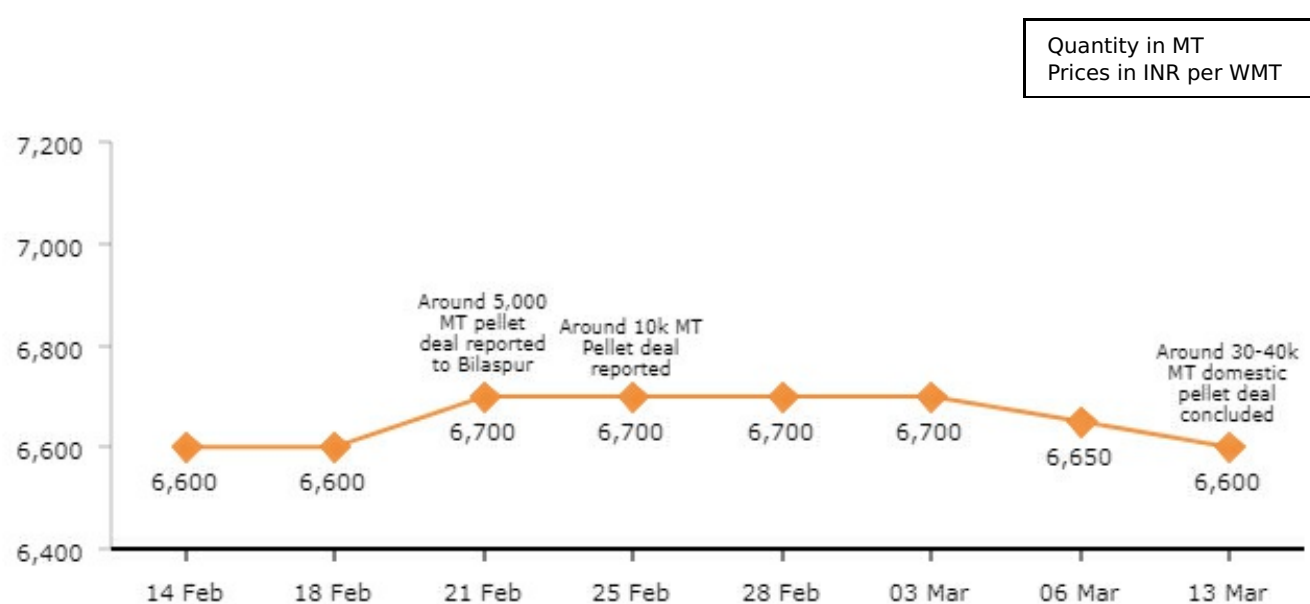

Pellet Index- PELLEX

PELLEX Rationale

| | |
|--|------------------------------|
| PELLEX- DAP Raipur (Delivered Price - Plantsite in Raipur) | INR 6,600/WMT* |
| Date and Time of publication | 13 March, 2020 & 18.30 (IST) |
| Publishing Window | Wednesday to Friday |
| Last Index Price (06 Mar, 2020) | INR 6,650/WMT* |
| % change | -1 |

* **Rounded off to the nearest multiple of 50**

* **Prices on delivered basis (including freight) to a DRI maker in Raipur**

Concluded Transaction Price

- PELLEX down marginally by INR 50/MT to INR 6,600/wmt (DAP Raipur).
- Raipur based pellets makers this week concluded around 30,000-40,000 MT deal at INR 6,400-6,500/MT (to Raipur and outside Raipur based steel mills) normalizing for freight to Raipur at INR 6,550-6,650/MT (DAP Raipur).

Firm Offers

- Raipur based pellet makers kept the offers stable at INR 6,500/MT (Ex-plant); normalizing for freight to Raipur at INR 6,650/MT (DAP Raipur).
- Raigarh based pellet makers offer lowered by INR 100/MT to INR 5,800 (Ex-plant).
- Jharsuguda based pellet maker has declined pellet offer by INR 100/MT to INR 5,800/MT (Ex-plant).

Substitute Parity Price

- Serajuddin- Odisha's major merchant iron ore mine has decreased iron ore lump offers for 5-18 mm (Fe 63%) by INR 500/MT to INR 4, 500/MT (ex-mines, including Royalty, DMF, & NMET) as against last offer of INR 5,000/MT.
- As per the reliable sources report to SteelMint, there is some sort of slow-down to place a new order, as the buyers are reluctant to place any fresh orders for the delivery of material by 31st Mar 2020.
- Considering the landed cost of Lump and other factors like yield, conversion cost, etc for NMDC and Orissa; the substitute parity price for Pellet is INR 6,930/MT (DAP Raipur).
- The substitute factor has been ignored in the computation of PELLEX.