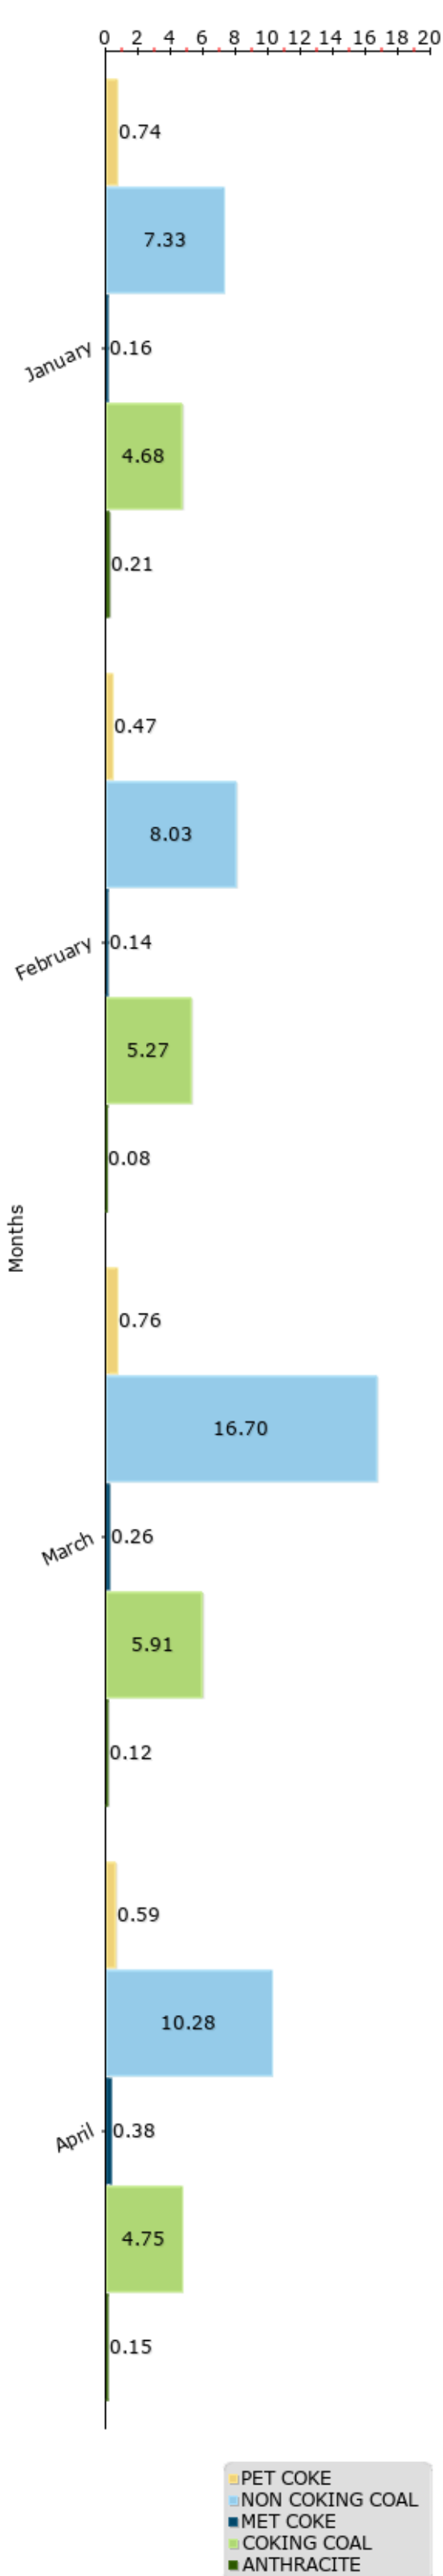

INDIA MONTHLY IMPORT (MnT)