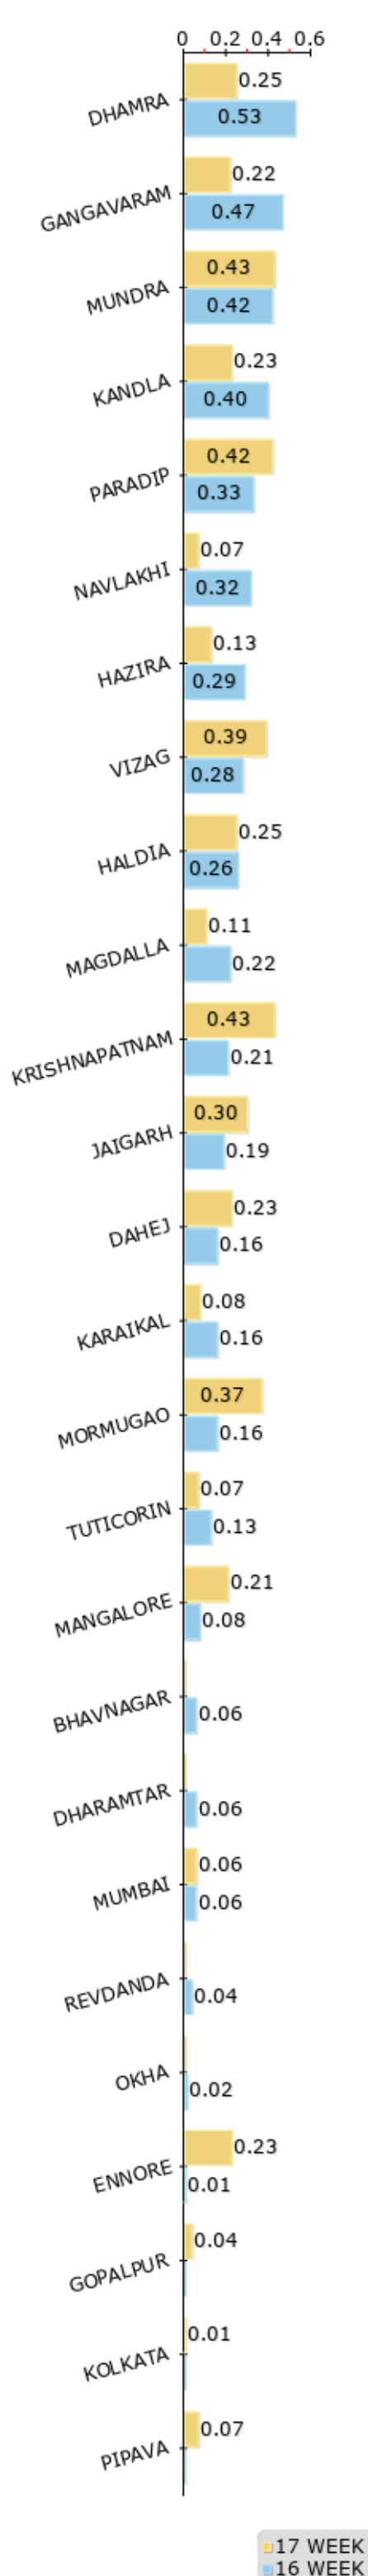

COAL IMPORT IN PORT (MnT)

REPORT BY

Abdul Sayeed Khan (Associate - Analyst)
Email Id: abdul.sayeed@coalmint.com

CONTACT DETAILS

Raipur :
301, Jeevan Parisar, Rajeev Nagar
Behind Crystal Arcade Raipur (C.G)
Pincode- 492 007 India
Tel: +91 97700 56666

Kolkata :

Narayani Building,
Room No. - 1F, 2A
Sarkar Road,
Kolkata -700020, India
Tel: +91 7044070530

(Provisional Data)

For any query please call on +91 97700 56666

Note:- WHILE EXTREME CARE HAS BEEN TAKEN IN THE PREPARATION OF THIS REPORT, NO LIABILITY CAN BE ACCEPTED FOR ANY LOSS INCURRED IN ANY WAY WHATSOEVER BY ANY PERSON RELYING ON THE INFORMATION CONTAINED HEREIN.

Disclaimer: CoalMint has taken due care and caution in compilation of content for its web site. Information is just for reference not intended for trading purpose or to address your particular requirement. The content includes facts, views, and opinions of individuals and not that of the website or its management. We and our content licensors are not giving investment advice, tax advice, legal advice, or other professional advice. We and our content licensors do not guarantee or warrant the accuracy, completeness or timeliness of, or otherwise endorse these views, and opinions.

2015-2022 © CoalMint All Rights Reserved. [terms and condition](#).

Email Id: info@steelmint.com / Website: www.steelmint.com