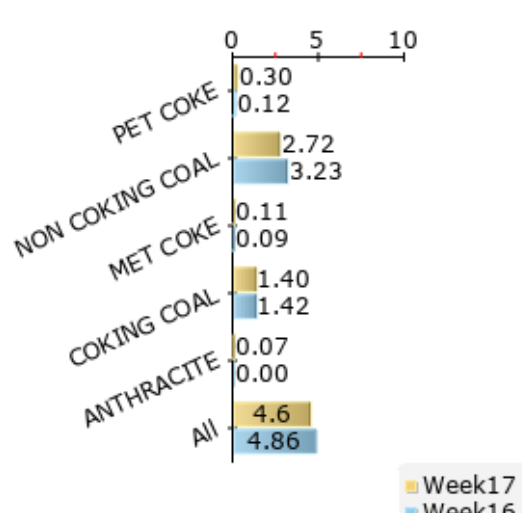

India Coal Import

Week 17

(18 Apr 22 - 24 Apr 22)

30 Apr, 2022

INDIA WEEKLY IMPORT (MnT)