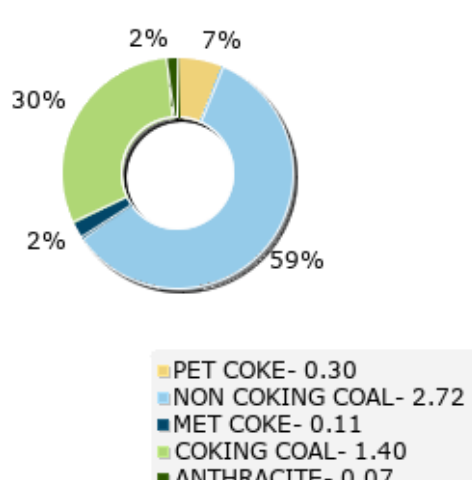

WEEK 17- INDIA COAL IMPORT (MnT)

COAL IMPORTERS

PET COKE	
RECEIVER	QUANTITY
SHREE CEMENT	105,025
MUNDRA	105,025
ACC CEMENT	54,993
VIZAG	54,993
SANVIRA	52,864
VIZAG	52,864
ULTRATECH CEMENT	50,000
GANGAVARAM	50,000
RAIN CII	27,499
VIZAG	27,499
NEO CARBONS	5,000
PARADIP	5,000
PARADIP CALCINER	4,000
PARADIP	4,000
Grand Total	299,381

NON COKING COAL	
RECEIVER	QUANTITY
ADANI ENTERPRISES	664,465
MUNDRA	156,730
DAHEJ	155,360
KRISHNAPATNAM	131,994
GANGAVARAM	82,500
KARAIKAL	77,381
HAZIRA	60,500
JSW ENERGY	294,472
JAIGARH	126,286
MANGALORE	89,372
ENNORE	78,814
SHREE CEMENT	250,061
KRISHNAPATNAM	165,000
GANGAVARAM	85,061
ULTRATECH CEMENT	228,000
KANDLA	228,000
ADANI POWER	165,000
MUNDRA	165,000
RUNGTA MINES	158,534
DHAMRA	158,534
TATA INTERNATIONAL	90,098
VIZAG	90,098
BALAJI AMINES RESOURCES	75,597
MANGALORE	75,597
GRASIM INDUSTRIES	75,000
DAHEJ	75,000
TATA STEEL	74,583
PARADIP	74,583
GSC/USC/ULTRATECH	74,305
PIPAVA	74,305
DELTA GLOBAL/TATA INTERNATIONAL	70,000
NAVLAKHI	70,000
SEIL	67,500
KRISHNAPATNAM	67,500
SEMB CORP GAYATHRI POWER	67,500
KRISHNAPATNAM	67,500
SURYADEVA	67,500
ENNORE	67,500
ARCELORMITTAL NIPPON STEEL	60,500
VIZAG	60,500
YASHVI IMPEX	60,500
MAGDALLA	60,500
TATA POWER	59,102
MUMBAI	59,102
BALAJI MALT	51,718
TUTICORIN	51,718
MOHIT MINERALS	46,587
MAGDALLA	46,587
VR COMMODITIES	22,000
TUTICORIN	22,000
Grand Total	2,723,022

MET COKE	
RECEIVER	QUANTITY
ARCELORMITTAL NIPPON STEEL	68,000
HAZIRA	68,000
RASHMI METALIKS	39,000
HALDIA	32,500
KOLKATA	6,500
Grand Total	107,000

COKING COAL	
RECEIVER	QUANTITY
JSW STEEL	580,686
MORMUGAO	279,179
JAIGARH	174,080
ENNORE	79,427
MANGALORE	48,000
SAIL	294,032
HALDIA	119,651
VIZAG	85,000
DHAMRA	45,000
PARADIP	44,381
JSPL	99,850
PARADIP	99,850
VEDANTA	90,315
MORMUGAO	90,315
BPSL	79,360
PARADIP	79,360
TATA STEEL	46,939
DHAMRA	46,939
BHUSHAN POWER AND STEEL	44,750
GOPALPUR	44,750
IMR RESOURCES	42,075
PARADIP	42,075
TATA STEEL/TATA STEEL LONG PRODUCT	33,867
HALDIA	33,867
TATA STEEL/TATA STEEL LONG	31,720
HALDIA	31,720
JAI BALAJI INDUSTRIES	30,000
HALDIA	30,000
JAYSWAL NECO	22,000
VIZAG	22,000
Grand Total	1,395,594

ANTHRACITE	
RECEIVER	QUANTITY
JSPL	47,401
PARADIP	47,401
ARCELORMITTAL NIPPON STEEL	27,000
PARADIP	27,000
Grand Total	74,401